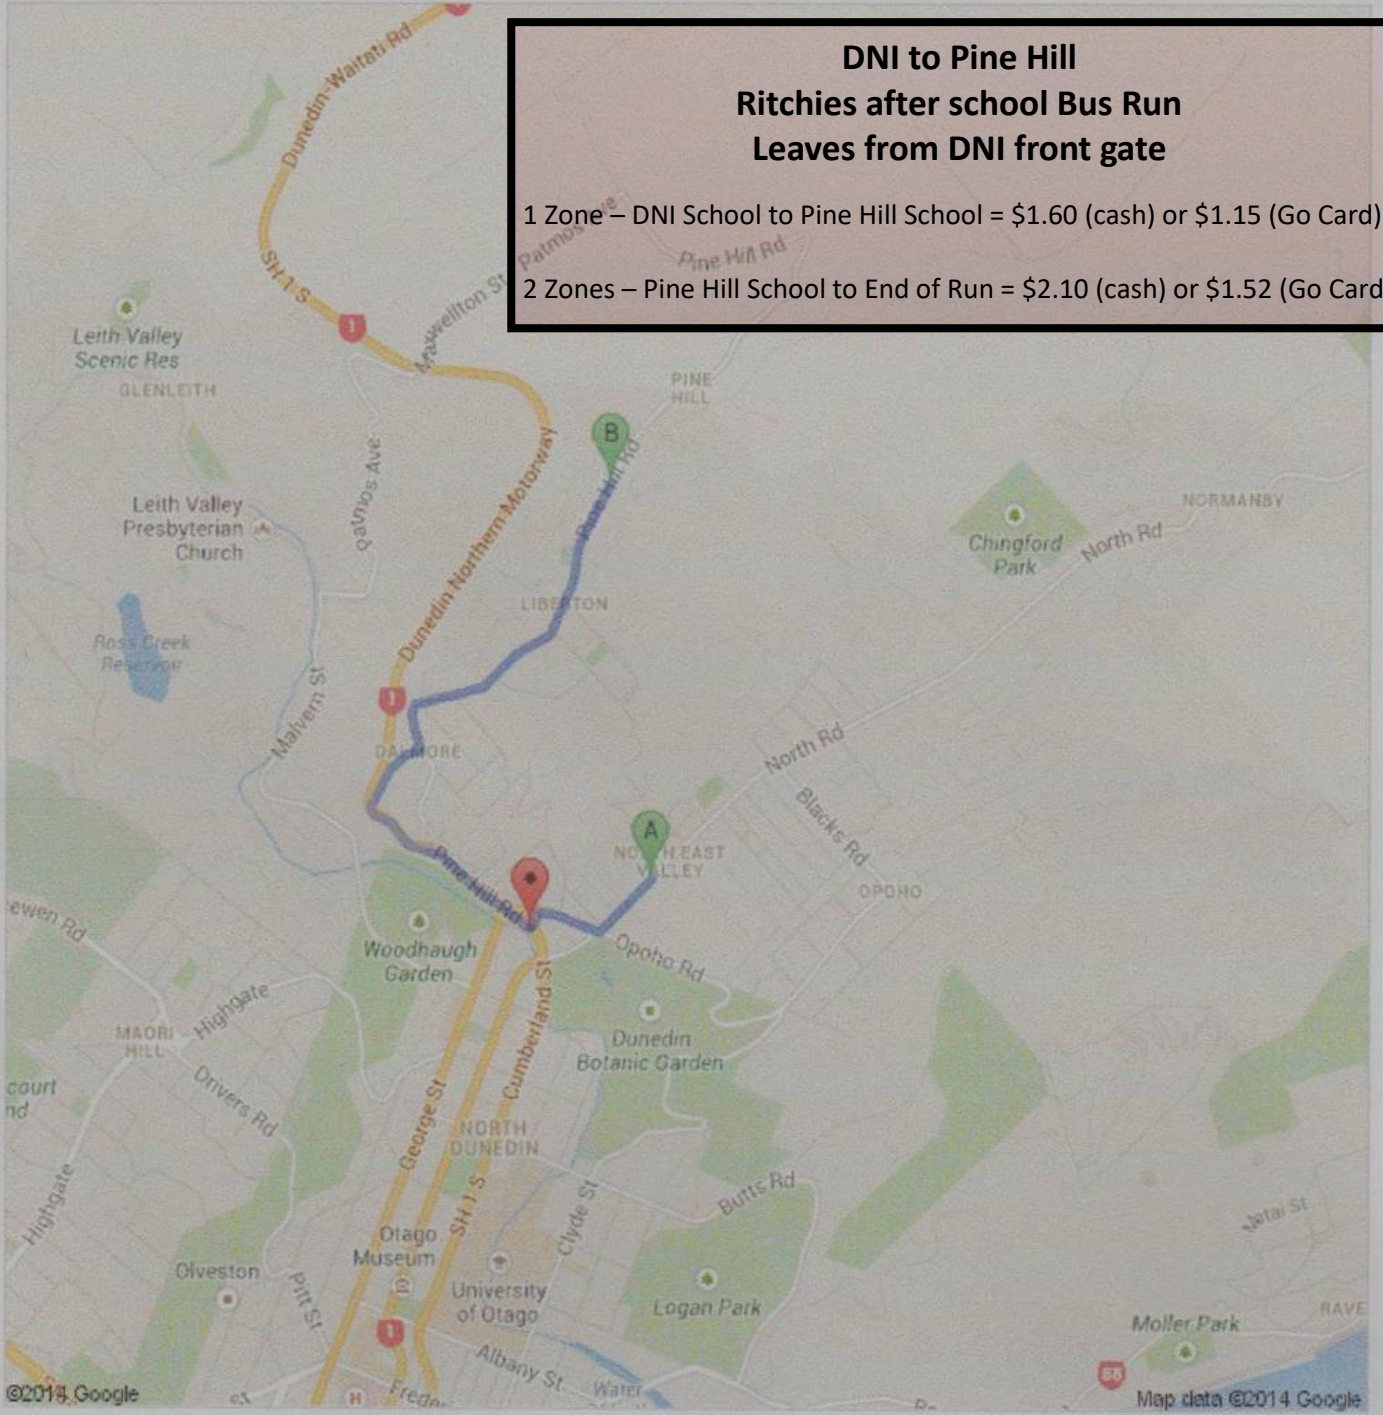

**DNI to Pine Hill
Ritchies after school Bus Run
Leaves from DNI front gate**

1 Zone – DNI School to Pine Hill School = \$1.60 (cash) or \$1.15 (Go Card)
2 Zones – Pine Hill School to End of Run = \$2.10 (cash) or \$1.52 (Go Card)

A Dunedin North Intermediate
34 N Rd, North East Valley 9010

1. Head **southwest** on **North Rd** toward **Chacombe Ave** go 250 m
total 250 m
- ➡ 2. Turn right onto **Bank St**
About 51 secs go 230 m
total 500 m
- ↙ 3. Turn left onto **George St**
About 1 min go 61 m
total 550 m
- ➡ 4. Turn right onto **State Highway 1**
About 54 secs go 700 m
total 1.2 km
- ➡ 5. Turn right onto **Pine Hill Rd**
About 45 secs go 7 m
total 1.2 km
- ↙ 6. Turn left to stay on **Pine Hill Rd** go 260 m
total 1.5 km
- ↙ 7. Turn left to stay on **Pine Hill Rd**
Destination will be on the right
About 2 mins go 1.2 km
total 2.8 km

B 386 Pine Hill Rd, Liberton, Dunedin 9010