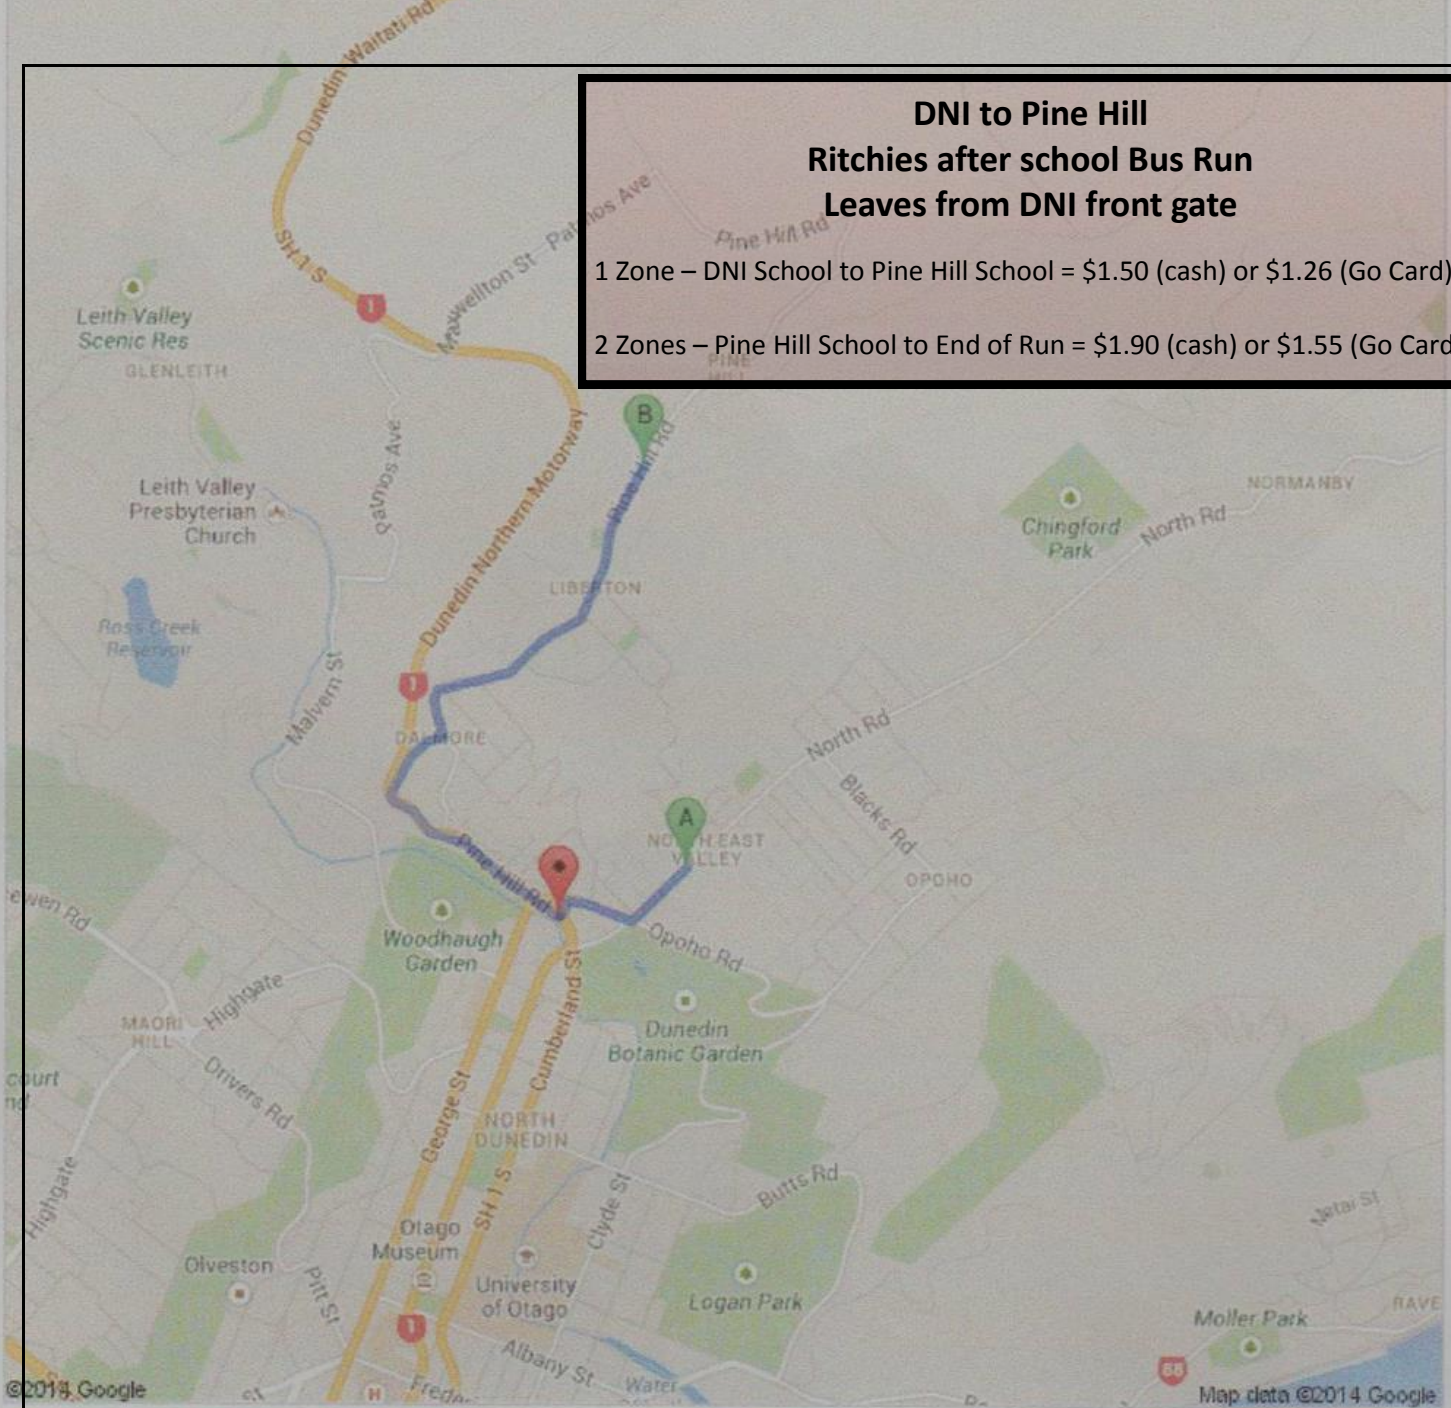

**DNI to Pine Hill
Ritchies after school Bus Run
Leaves from DNI front gate**

- 1 Zone – DNI School to Pine Hill School = \$1.50 (cash) or \$1.26 (Go Card)
2 Zones – Pine Hill School to End of Run = \$1.90 (cash) or \$1.55 (Go Card)

A Dunedin North Intermediate
34 N Rd, North East Valley 9010

1. Head **southwest** on **North Rd** toward **Chacombe Ave** go 250 m
total 250 m
- ➡ 2. Turn right onto **Bank St**
About 51 secs go 230 m
total 500 m
- ↶ 3. Turn left onto **George St**
About 1 min go 61 m
total 550 m
- ➡ 4. Turn right onto **State Highway 1**
About 54 secs go 700 m
total 1.2 km
- ➡ 5. Turn right onto **Pine Hill Rd**
About 45 secs go 7 m
total 1.2 km
- ↶ 6. Turn left to stay on **Pine Hill Rd** go 260 m
total 1.5 km
- ↶ 7. Turn left to stay on **Pine Hill Rd**
Destination will be on the right
About 2 mins go 1.2 km
total 2.8 km

B 386 Pine Hill Rd, Liberton, Dunedin 9010