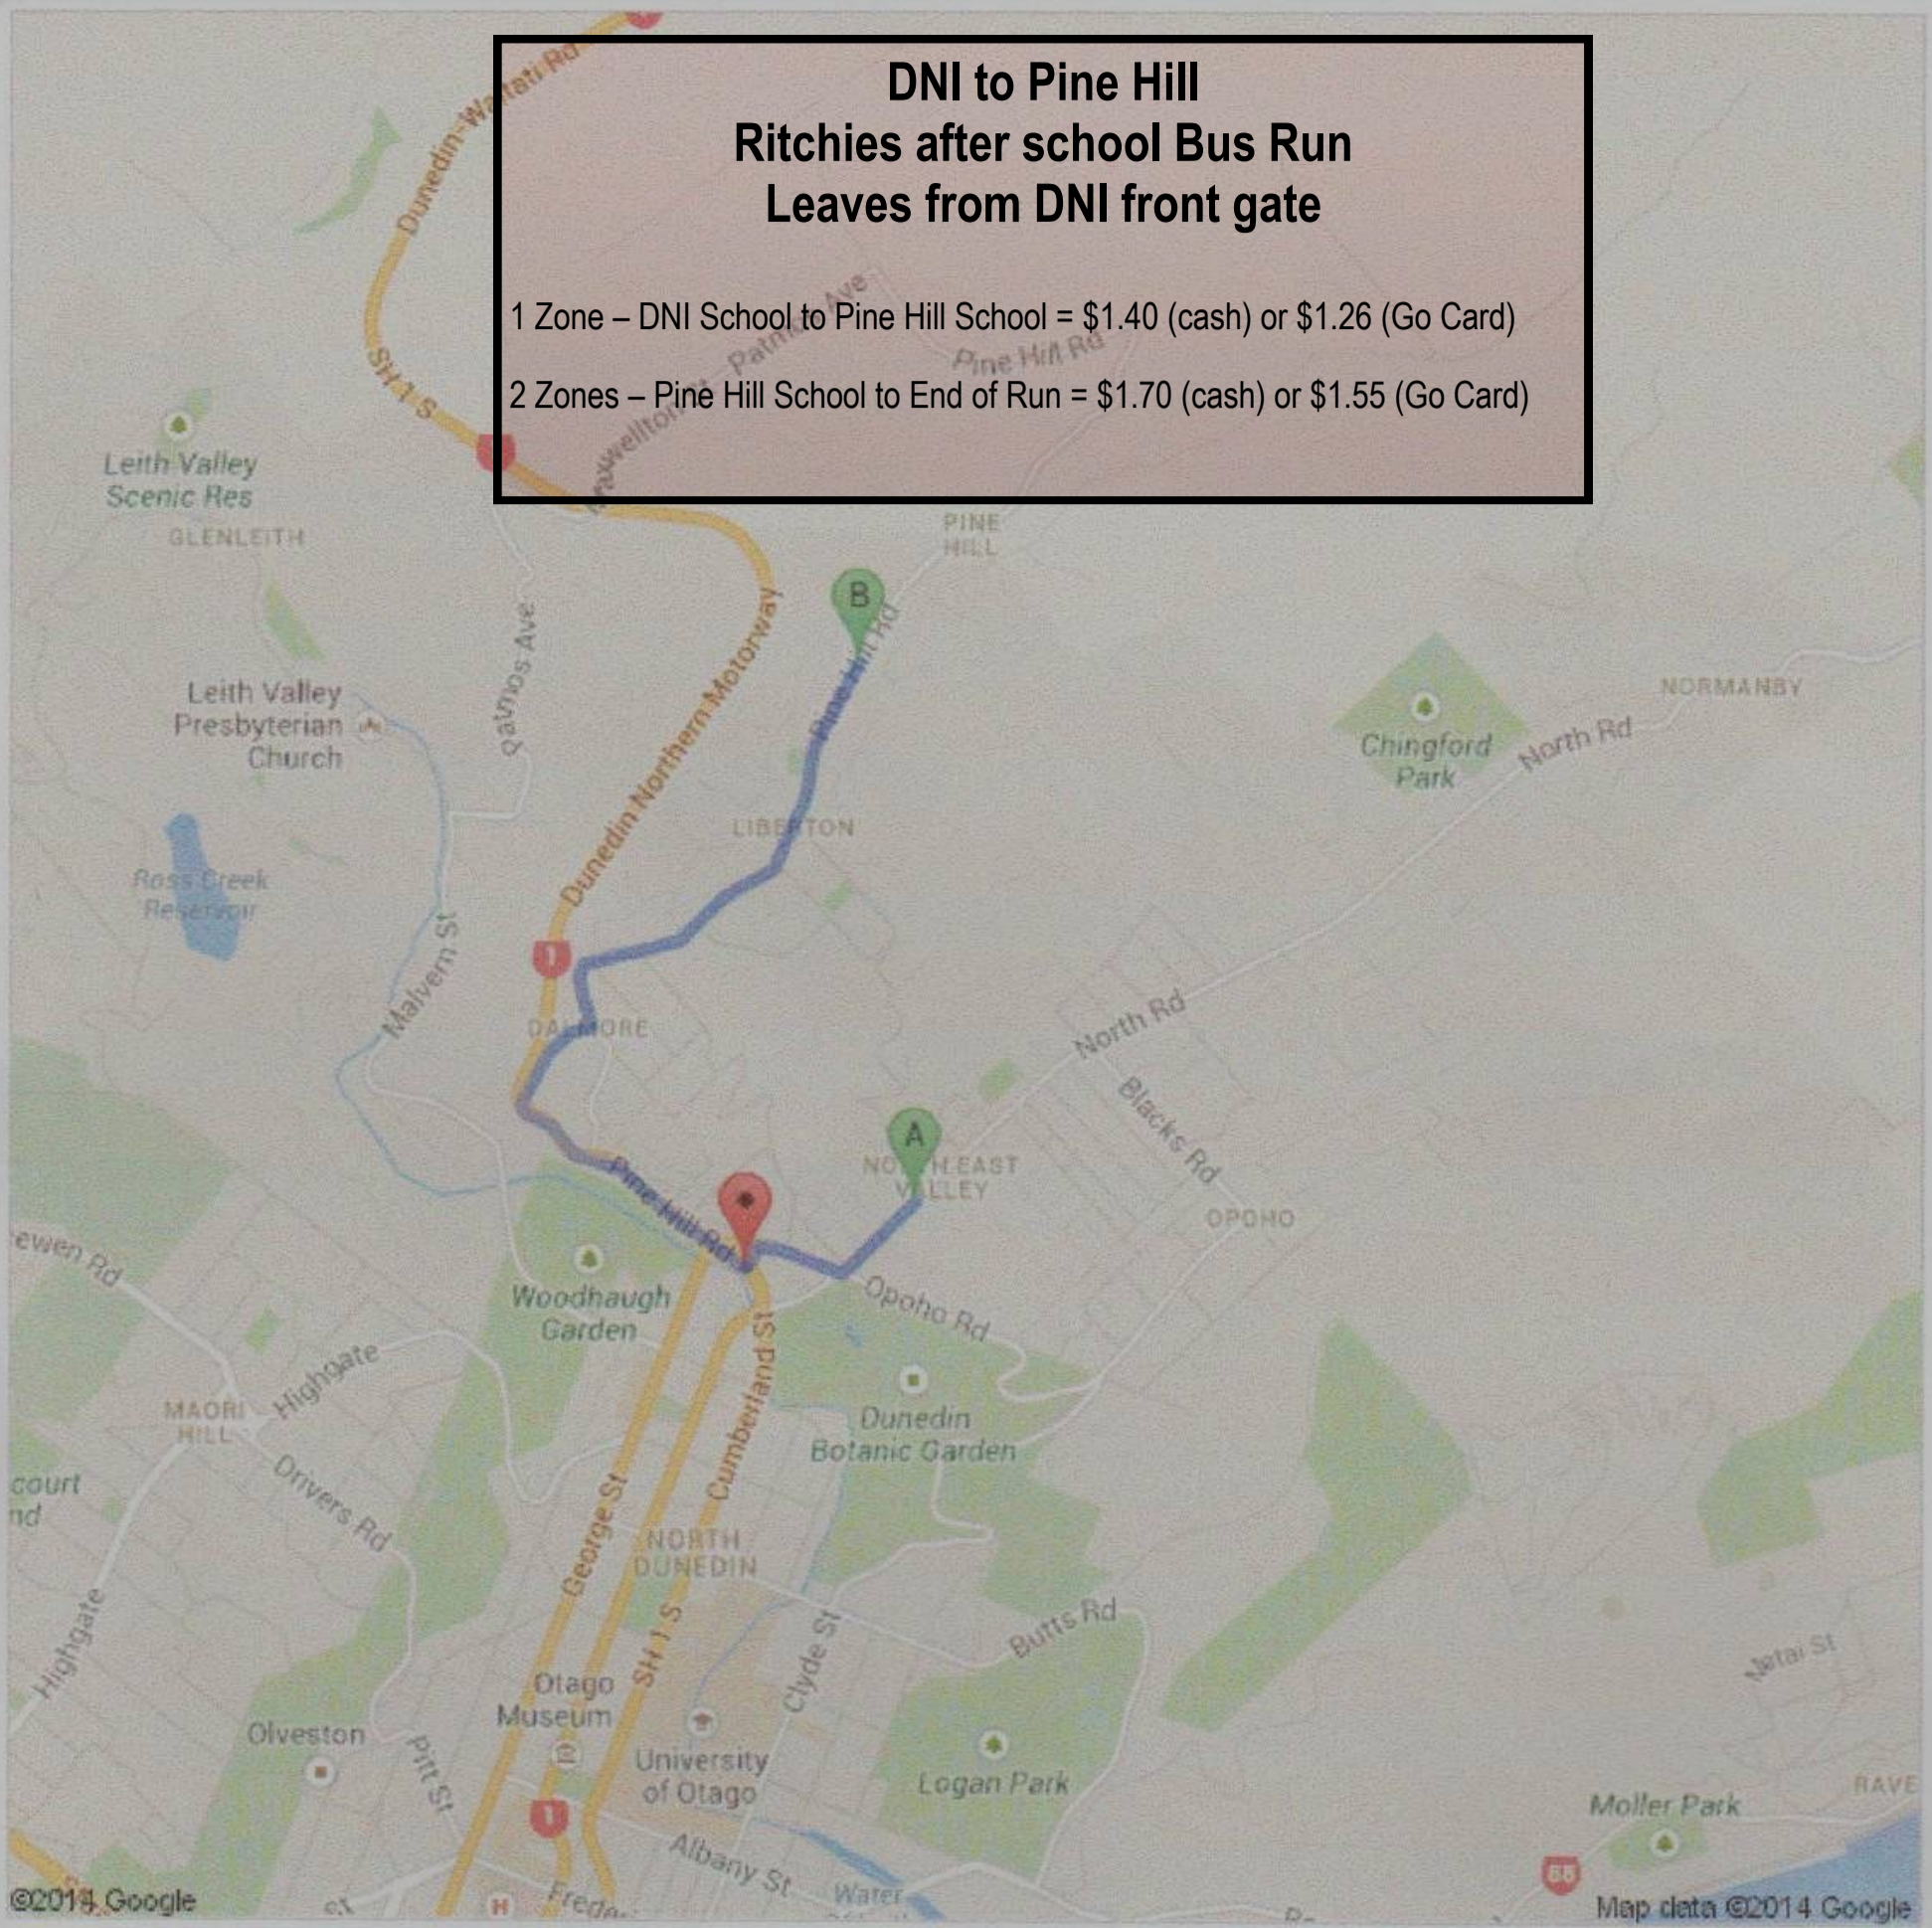

**DNI to Pine Hill
Ritchies after school Bus Run
Leaves from DNI front gate**

1 Zone – DNI School to Pine Hill School = \$1.40 (cash) or \$1.26 (Go Card)

2 Zones – Pine Hill School to End of Run = \$1.70 (cash) or \$1.55 (Go Card)

A Dunedin North Intermediate
34 N Rd, North East Valley 9010

1. Head **southwest** on **North Rd** toward **Chacombe Ave** go 250 m
total 250 m
- 2. Turn right onto **Bank St** go 230 m
About 51 secs total 500 m
- 3. Turn left onto **George St** go 61 m
About 1 min total 550 m
- 4. Turn right onto **State Highway 1** go 700 m
About 54 secs total 1.2 km
- 5. Turn right onto **Pine Hill Rd** go 7 m
About 45 secs total 1.2 km
- 6. Turn left to stay on **Pine Hill Rd** go 260 m
total 1.5 km
- 7. Turn left to stay on **Pine Hill Rd** go 1.2 km
Destination will be on the right
About 2 mins total 2.8 km

B 386 Pine Hill Rd, Liberton, Dunedin 9010